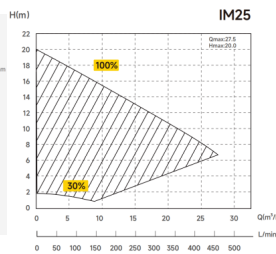

InverMaster IM25