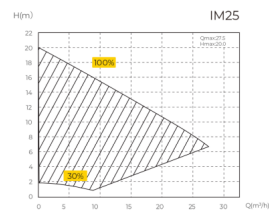

InverMaster IM25