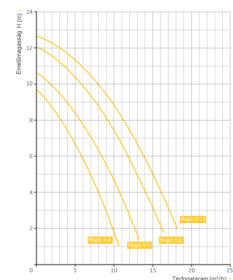

## BADU Magic II/11

BADU Magic II/11 1~, 0,45kW

Rating: Not Rated Yet