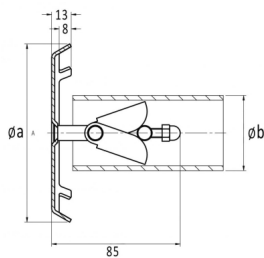

## Szívóidom D50-63 2" betonos

Rating: Not Rated Yet

**Price**

Base price with tax 237 €

Price with discount 187 €

Sales price 237 €

Sales price without tax 187 €

Discount