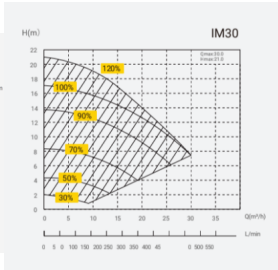

InverMaster IM30

Rating: Not Rated Yet
Price