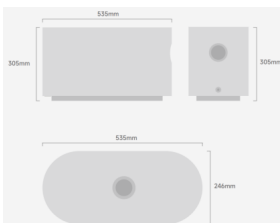

InverMaster IM30

Rating: Not Rated Yet
Price