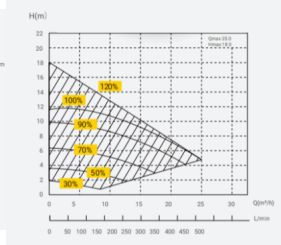

InverMaster IM20

Rating: Not Rated Yet
Price