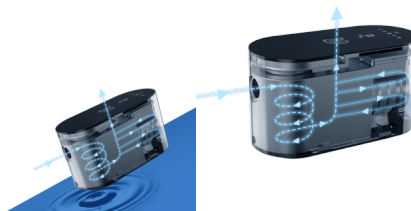

InverMaster IM20

Rating: Not Rated Yet
Price