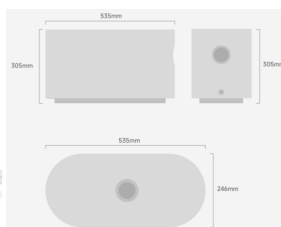

InverMaster IM20

Rating: Not Rated Yet
Price