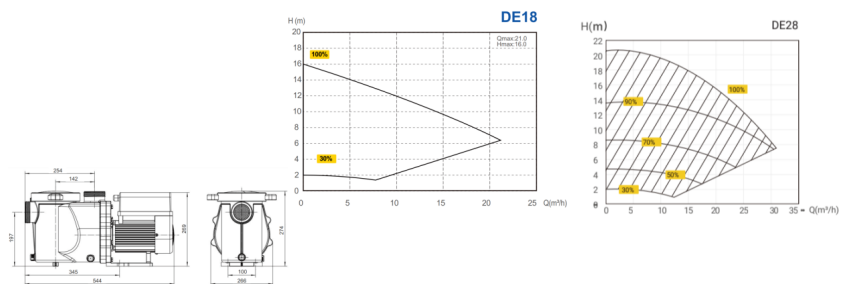

InverEco DE28

Model	Max. Power (kW)	Max. Flow (m³/h)	Max. Head (m)	Max. Speed (rpm)
DE28	1.5	20	25	2800
DE28	1.5	20	25	2800
DE28	1.5	20	25	2800

Pool pumps: InverEco DE28

Rating Not Rated Yet
Price

Base price with tax 949 €