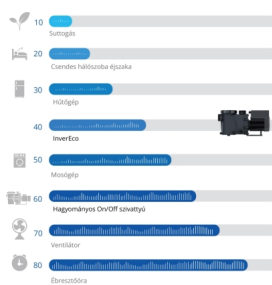

InverEco DE28